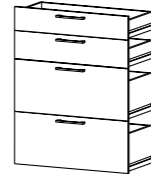

80426 4 Drawers

for 80420, 80421, 80423
83.7 x 36.5 x 105.4 cm
33 x 14.4 x 41.5"
Colours: 49 - 61 - ak