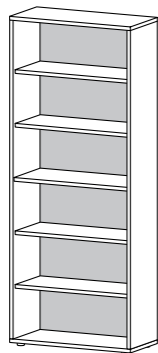

## DESKS, MOBILE CABINETS AND ACCESSORIES

### 80410 Corner desk

with cabinet, for 80437  
159 x 150.4 x 75.4 cm  
62.6 x 59.2 x 29.7"  
Colours: ak - 49

### 80418 Mobile file cabinet

48.2 x 49.1 x 68.2 cm  
19 x 19.3 x 26.9"  
Colours: 49 - 61 - ak

## BOOKCASES