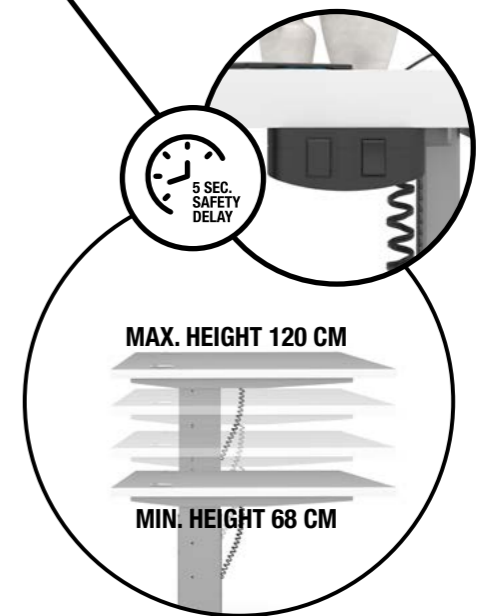

80448 Height adjustable legs
(220 V) for 80402, 80403, 80474
125 x 70 x 66.5 cm
49.2 x 27.6 x 26.2"
Colours: 03 - 49

80474 Desk top
for 80448
180 x 90 x 68.5 cm
70.9 x 35.4 x 27"
Colour: 49