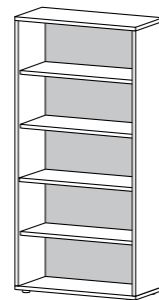

80420 Bookcase

89.2 x 40.1 x 186 cm
35.1 x 15.8 x 73.2"
Colours: 49 - 61 - ak