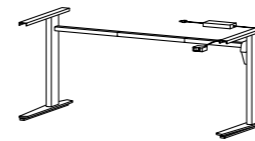

80448 Height adjustable legs

(220 V) for 80402, 80403, 80474

125 x 70 x 66.5 cm

49.2 x 27.6 x 26.2"

Colours: 03 - 49