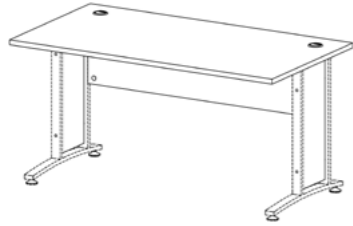

DESK TOPS AND LEGS

80402 Desk top w/modesty panel

for 80437, 80448

150.1 x 80.1 x 75 cm

59.1 x 31.5 x 29.6"

Colours: 49 - 61 - ak