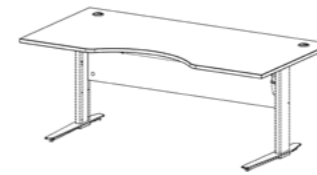

80474 Desk top

for 80448

180 x 90 x 68.5 cm

70.9 x 35.4 x 27"

Colours: 49