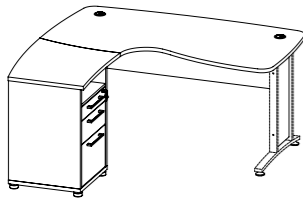

DESKS, MOBILE CABINETS AND ACCESSORIES

80410 Corner desk

with cabinet, for 80437
159 x 150.4 x 75.4 cm
62.6 x 59.2 x 29.7"
Colours: ak - 49

80418 Mobile file cabinet

48.2 x 49.1 x 68.2 cm
19 x 19.3 x 26.9"
Colours: 49 - 61 - ak

80419 Mobile cabinet

48.2 x 49.1 x 68.2 cm
19 x 19.3 x 26.9"
Colours: 49 - 61 - ak